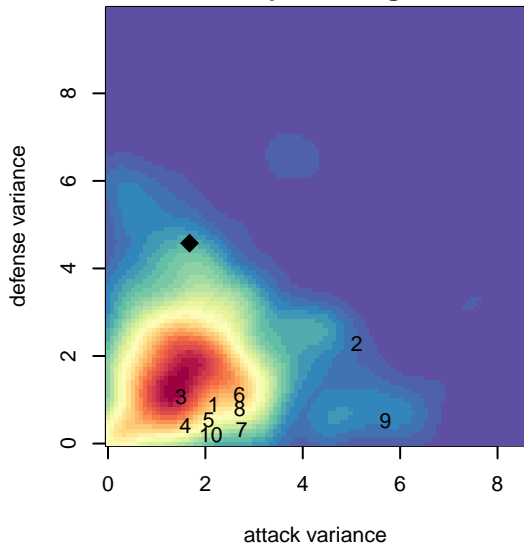

WA Rush Nero B02

Washington Rush SC
 Everett, WA
 B02 total strength=1149
 attack=5.27 defense=2.13
 fall league = RCL B02 Div 4

alt names used:
 Washington Rush B02 Nero B
 BU15 Nero
 WASHINGTON RUSH B02 B02 NERO B (WA)
 Washington Rush 02B Nero
 Washington Rush B02 Nero B

Venues played:
 2016 Skagit Firecracker U15
 2016 WA Rush Cup B02 Silver U15
 2016 RCL B02 Div 4
 2016 PacNW Winter Classic Premier II U15
 2016 WYS Presidents Cup B02 Division 2

WA Rush Nero B02
 Dots are actual minus expected GF (blue circles) and GA (red triangles).
 Blue line is smoothed change in attack strength. Red is smoothed change in defense strength.

**attack and defense variance (black dot)
relative to other teams
and top 10 in region**

**attack and defense rating
relative to others at age
and all opponents in last 13 months**

Performance relative to 13 month average