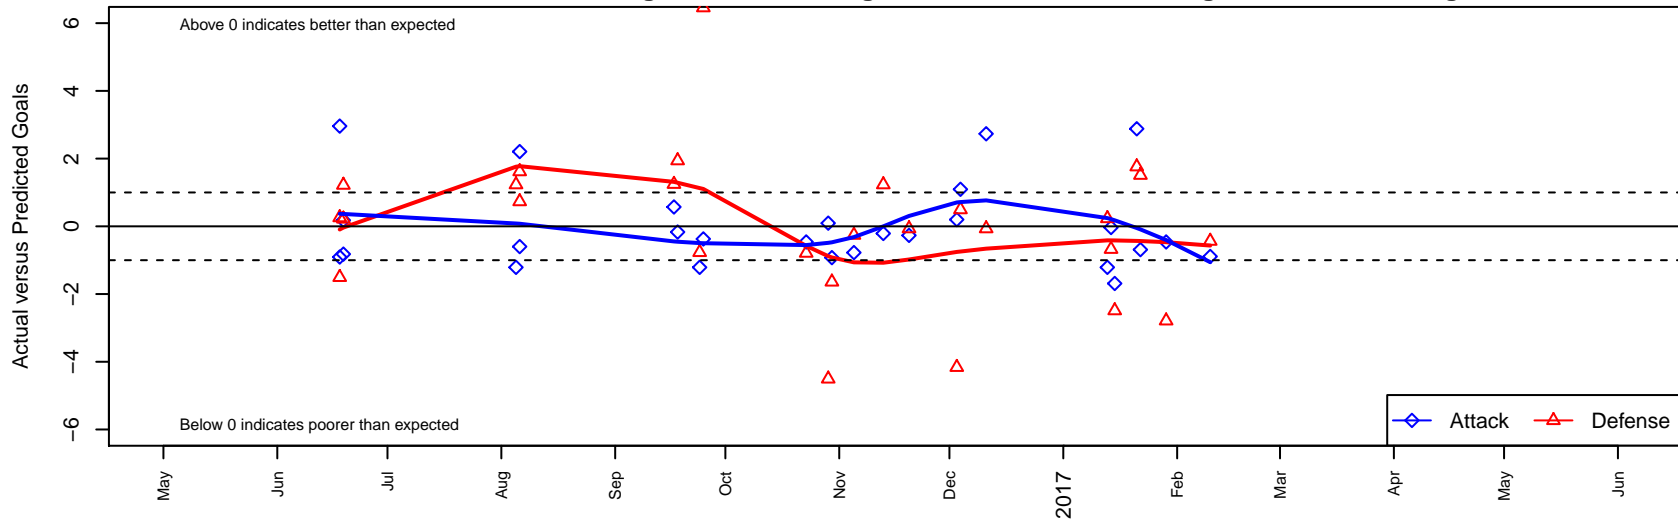

WA Rush Nero B02

Washington Rush SC
 Everett, WA
 B02 total strength=1149
 attack=5.27 defense=2.13
 fall league = RCL B02 Div 4

alt names used:
 Washington Rush B02 Nero B
 BU15 Nero
 WASHINGTON RUSH B02 B02 NERO B (WA)
 Washington Rush 02B Nero
 Washington Rush B02 Nero B

Venues played:
 2016 Skagit Firecracker U15
 2016 WA Rush Cup B02 Silver U15
 2016 RCL B02 Div 4
 2016 PacNW Winter Classic Premier II U15
 2016 WYS Presidents Cup B02 Division 2

WA Rush Nero B02
 Dots are actual minus expected GF (blue circles) and GA (red triangles).
 Blue line is smoothed change in attack strength. Red is smoothed change in defense strength.

**attack and defense variance (black dot)
relative to other teams
and top 10 in region**

**attack and defense rating
relative to others at age
and all opponents in last 13 months**

Performance relative to 13 month average