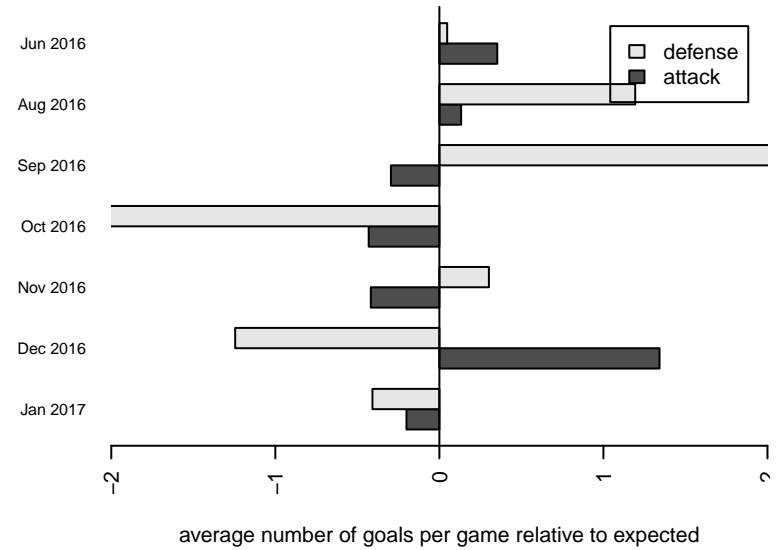

Performance relative to 13 month average