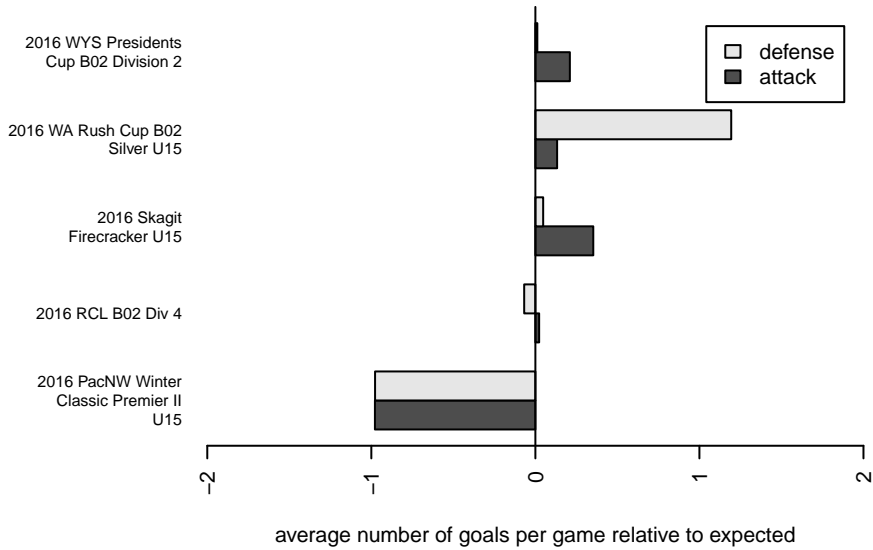

WA Rush Nero B02

Washington Rush SC
 Everett, WA
 B02 total strength=1149
 attack=5.27 defense=2.13
 fall league = RCL B02 Div 4

alt names used:
 Washington Rush B02 Nero B
 BU15 Nero
 WASHINGTON RUSH B02 B02 NERO B (WA)
 Washington Rush 02B Nero
 Washington Rush B02 Nero B

Venues played:
 2016 Skagit Firecracker U15
 2016 WA Rush Cup B02 Silver U15
 2016 RCL B02 Div 4
 2016 PacNW Winter Classic Premier II U15
 2016 WYS Presidents Cup B02 Division 2

WA Rush Nero B02
 Dots are actual minus expected GF (blue circles) and GA (red triangles).
 Blue line is smoothed change in attack strength. Red is smoothed change in defense strength.

**attack and defense variance (black dot)
relative to other teams
and top 10 in region**

**attack and defense rating
relative to others at age
and all opponents in last 13 months**

Performance relative to 13 month average