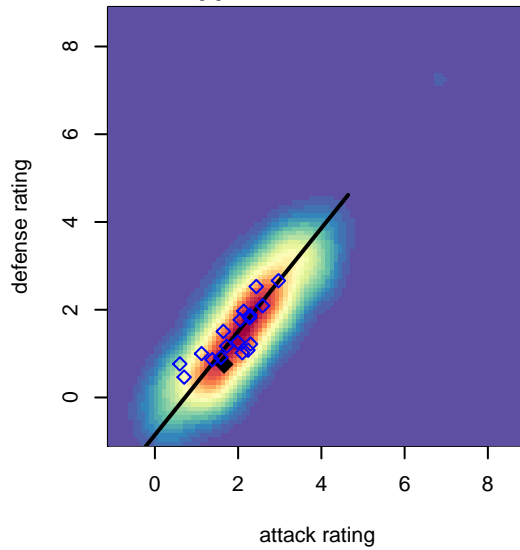

WA Rush Nero B02

Washington Rush SC
 Everett, WA
 B02 total strength=1149
 attack=5.27 defense=2.13
 fall league = RCL B02 Div 4

alt names used:
 Washington Rush B02 Nero B
 BU15 Nero
 WASHINGTON RUSH B02 B02 NERO B (WA)
 Washington Rush 02B Nero
 Washington Rush B02 Nero B

Venues played:
 2016 Skagit Firecracker U15
 2016 WA Rush Cup B02 Silver U15
 2016 RCL B02 Div 4
 2016 PacNW Winter Classic Premier II U15
 2016 WYS Presidents Cup B02 Division 2

WA Rush Nero B02
 Dots are actual minus expected GF (blue circles) and GA (red triangles).
 Blue line is smoothed change in attack strength. Red is smoothed change in defense strength.

**attack and defense variance (black dot)
relative to other teams
and top 10 in region**

**attack and defense rating
relative to others at age
and all opponents in last 13 months**

Performance relative to 13 month average