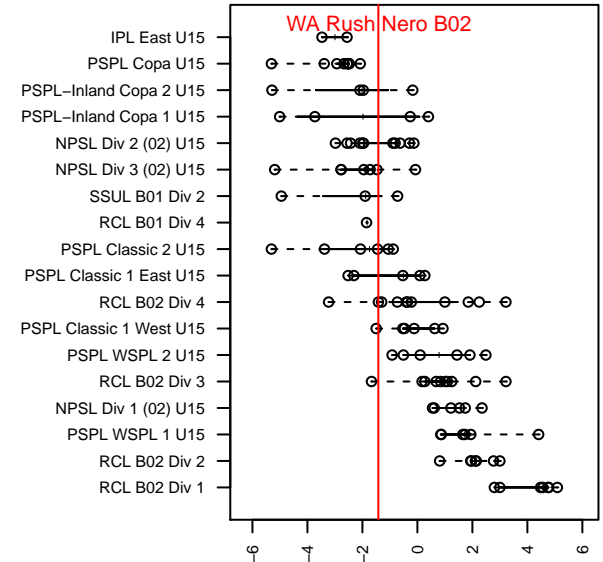

WA Rush Nero B02

Washington Rush SC
 Everett, WA
 B02 total strength=1149
 attack=5.27 defense=2.13
 fall league = RCL B02 Div 4

alt names used:
 Washington Rush B02 Nero B
 BU15 Nero
 WASHINGTON RUSH B02 B02 NERO B (WA)
 Washington Rush 02B Nero
 Washington Rush B02 Nero B

Venues played:
 2016 Skagit Firecracker U15
 2016 WA Rush Cup B02 Silver U15
 2016 RCL B02 Div 4
 2016 PacNW Winter Classic Premier II U15
 2016 WYS Presidents Cup B02 Division 2

WA Rush Nero B02
 Dots are actual minus expected GF (blue circles) and GA (red triangles).
 Blue line is smoothed change in attack strength. Red is smoothed change in defense strength.

**attack and defense variance (black dot)
relative to other teams
and top 10 in region**

**attack and defense rating
relative to others at age
and all opponents in last 13 months**

Performance relative to 13 month average